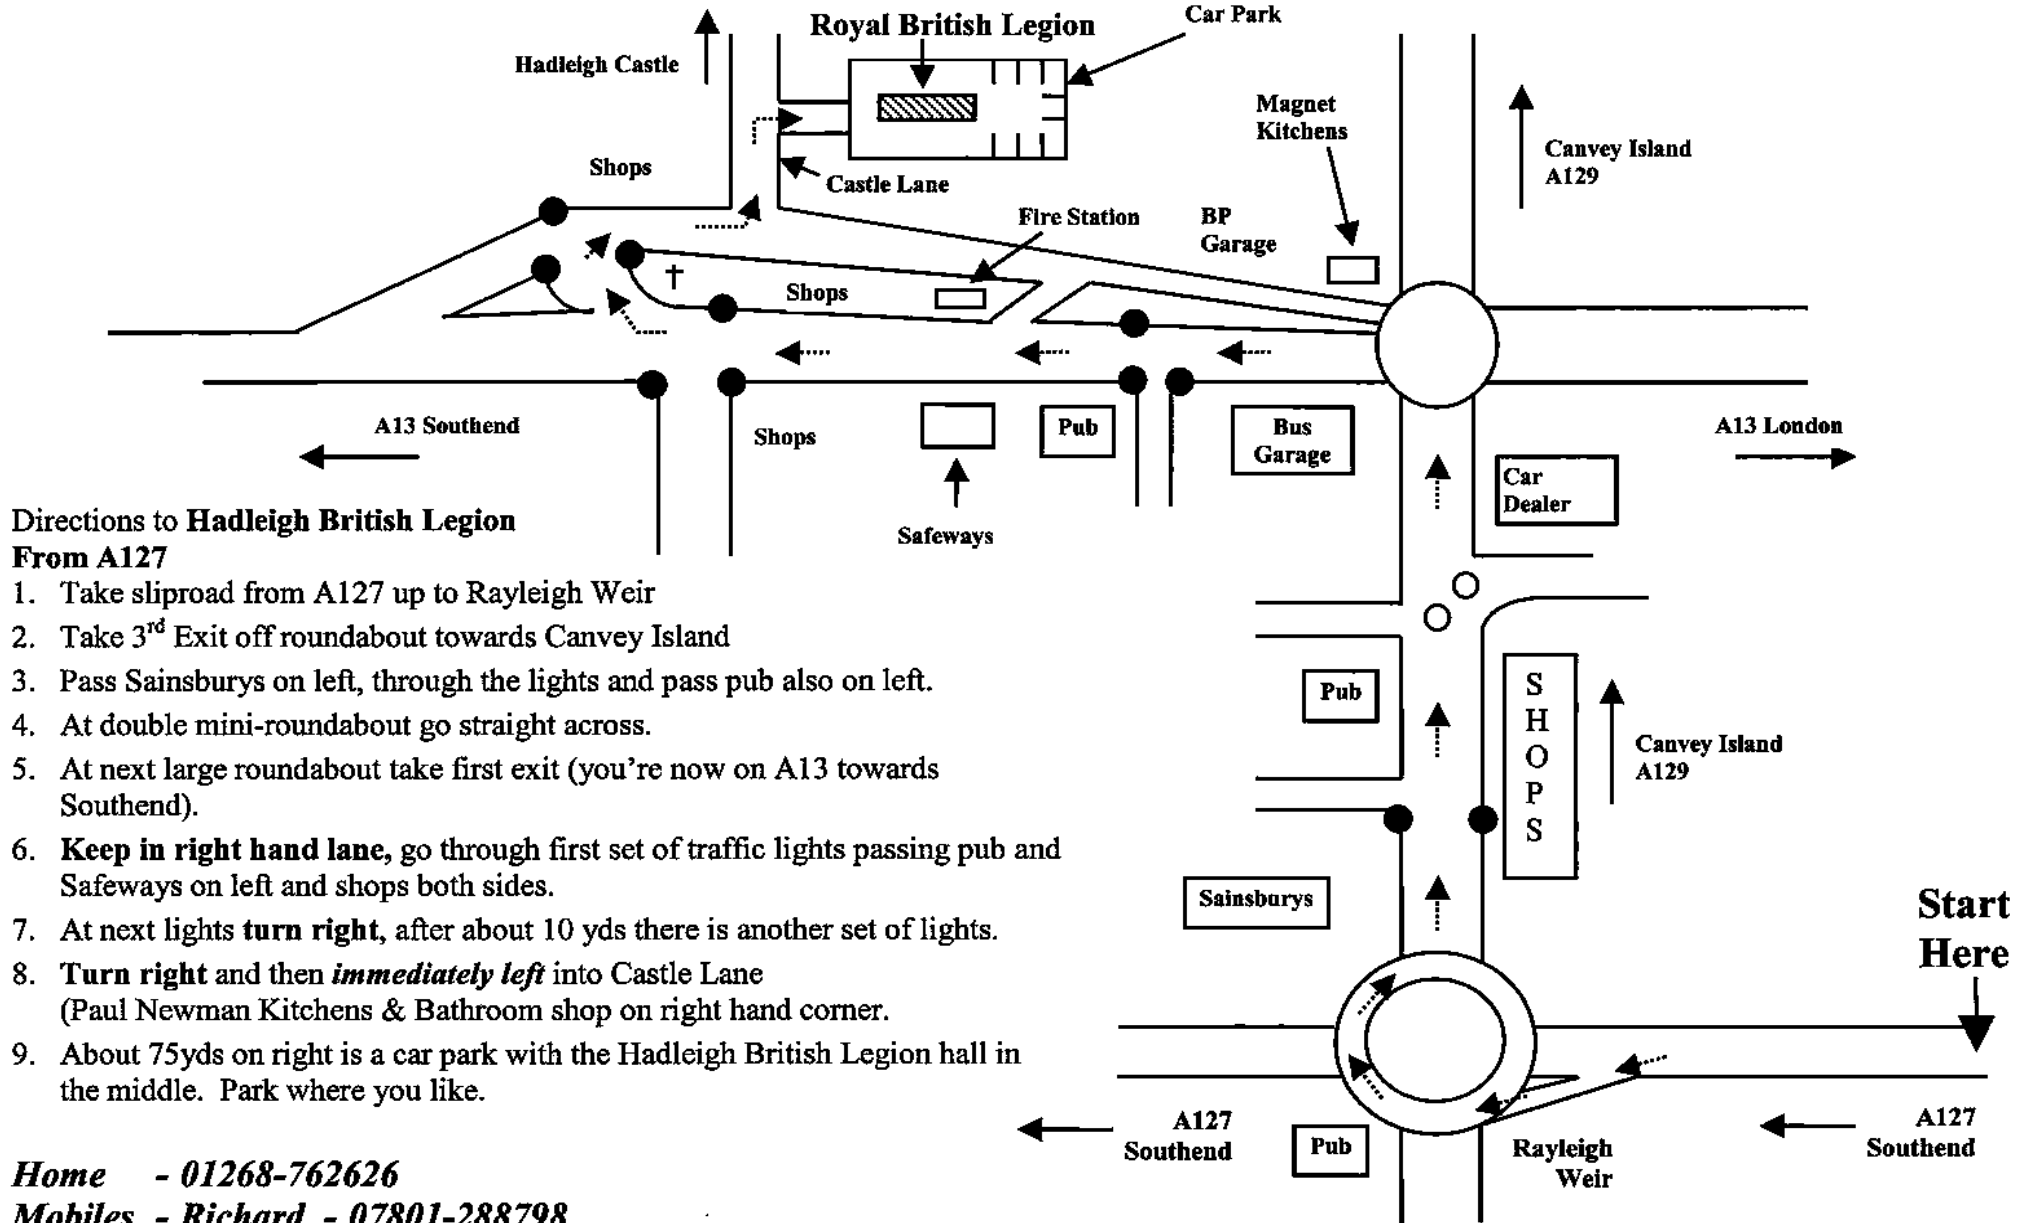

Hadleigh British Legion – Monday Evenings

Directions to Hadleigh British Legion From A127

1. Take sliproad from A127 up to Rayleigh Weir
2. Take 3rd Exit off roundabout towards Canvey Island
3. Pass Sainsburys on left, through the lights and pass pub also on left.
4. At double mini-roundabout go straight across.
5. At next large roundabout take first exit (you're now on A13 towards Southend).
6. **Keep in right hand lane**, go through first set of traffic lights passing pub and Safeways on left and shops both sides.
7. At next lights **turn right**, after about 10 yds there is another set of lights.
8. **Turn right** and then **immediately left** into Castle Lane (Paul Newman Kitchens & Bathroom shop on right hand corner).
9. About 75yds on right is a car park with the Hadleigh British Legion hall in the middle. Park where you like.