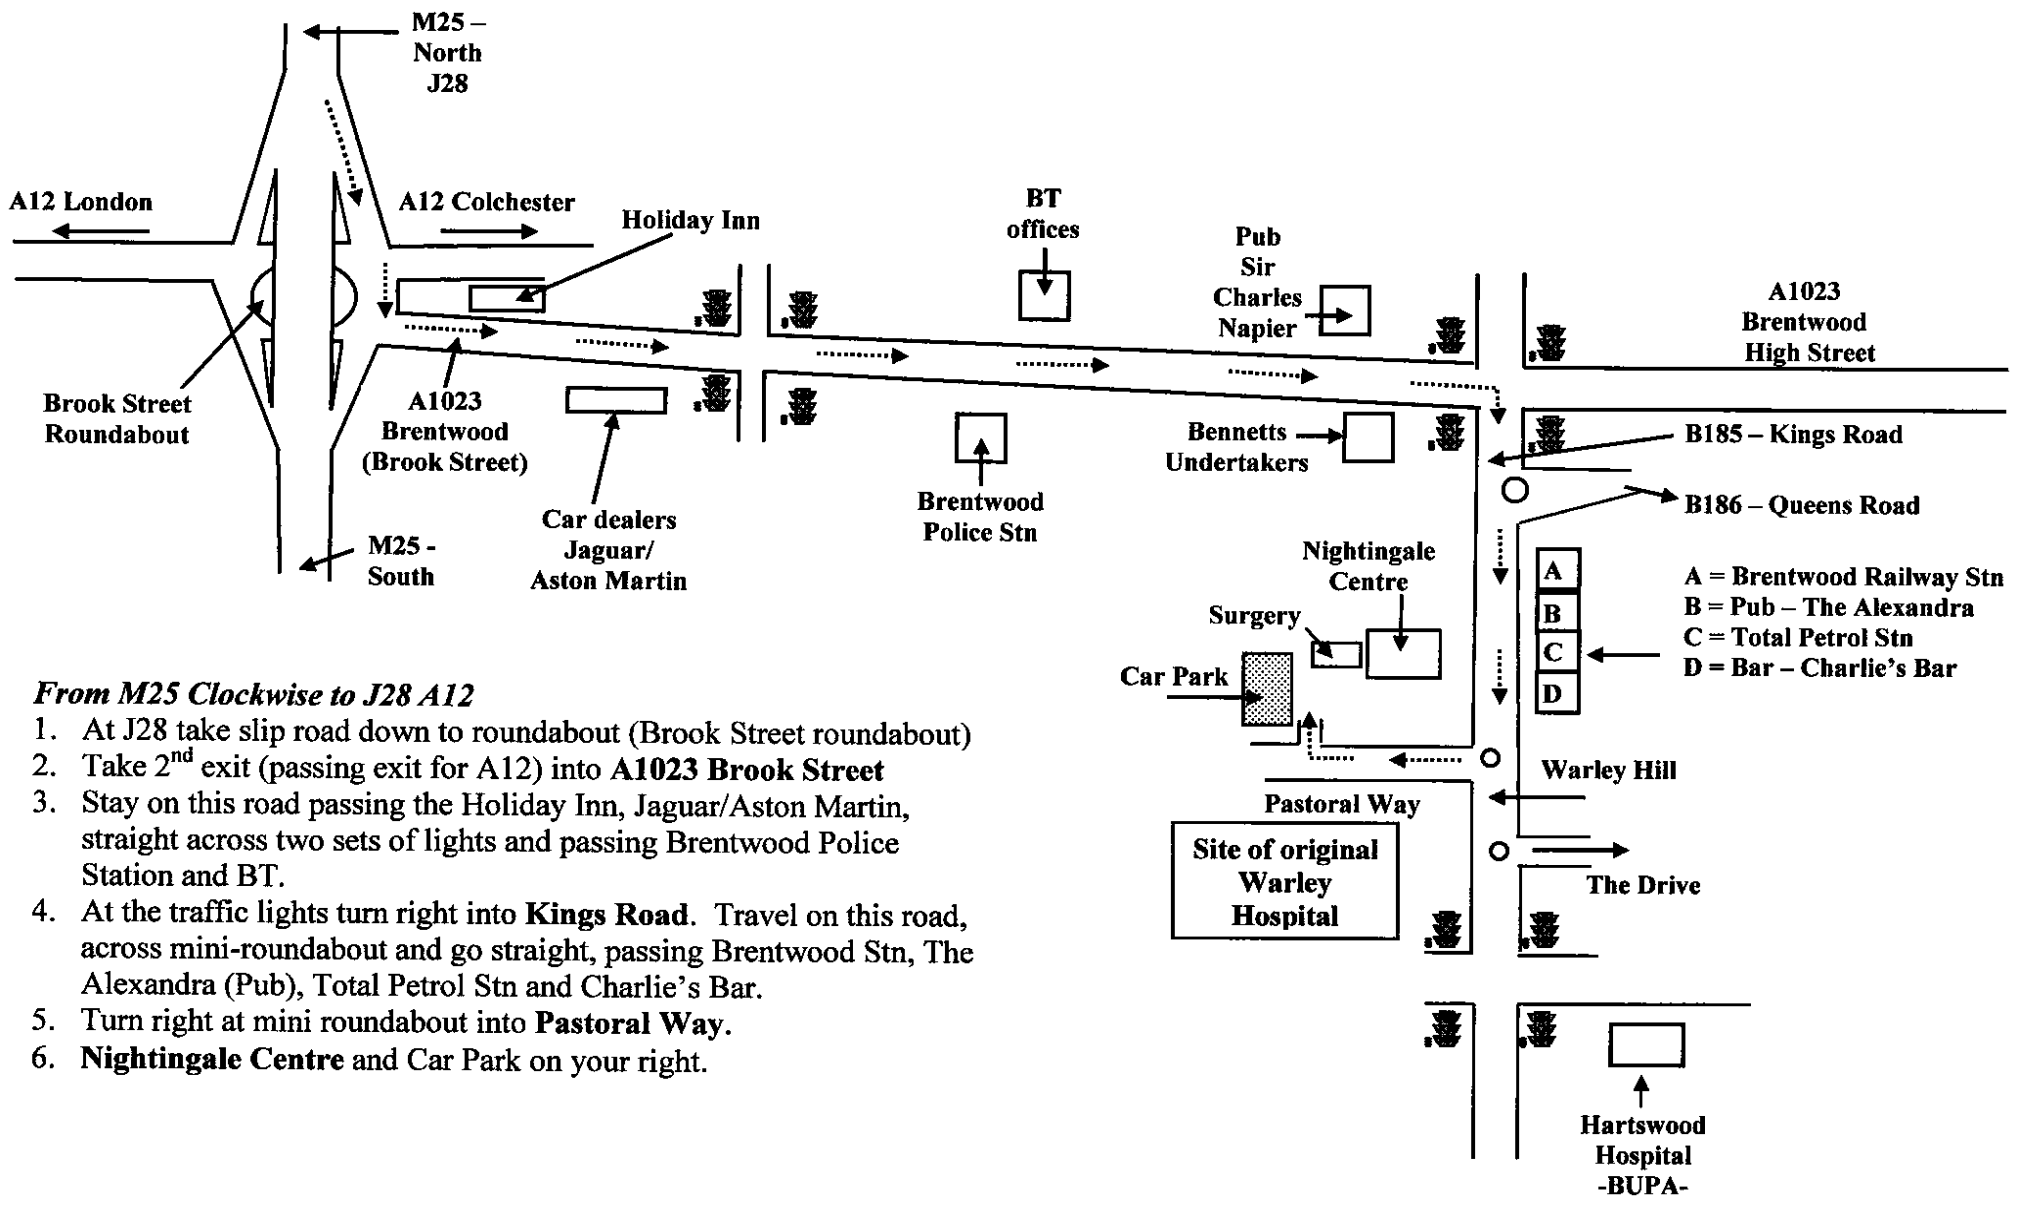

Jenny's Jems Dance Classes
Tuesday Evenings at The Nightingale Centre, Pastoral Way,
Warley, Brentwood, Essex CM14 5WF

MAP 3
From North clockwise M25
to J28 (A12) take A1023
Brentwood

From M25 Clockwise to J28 A12

1. At J28 take slip road down to roundabout (Brook Street roundabout)
2. Take 2nd exit (passing exit for A12) into **A1023 Brook Street**
3. Stay on this road passing the Holiday Inn, Jaguar/Aston Martin, straight across two sets of lights and passing Brentwood Police Station and BT.
4. At the traffic lights turn right into **Kings Road**. Travel on this road, across mini-roundabout and go straight, passing Brentwood Stn, The Alexandra (Pub), Total Petrol Stn and Charlie's Bar.
5. Turn right at mini roundabout into **Pastoral Way**.
6. **Nightingale Centre** and **Car Park** on your right.