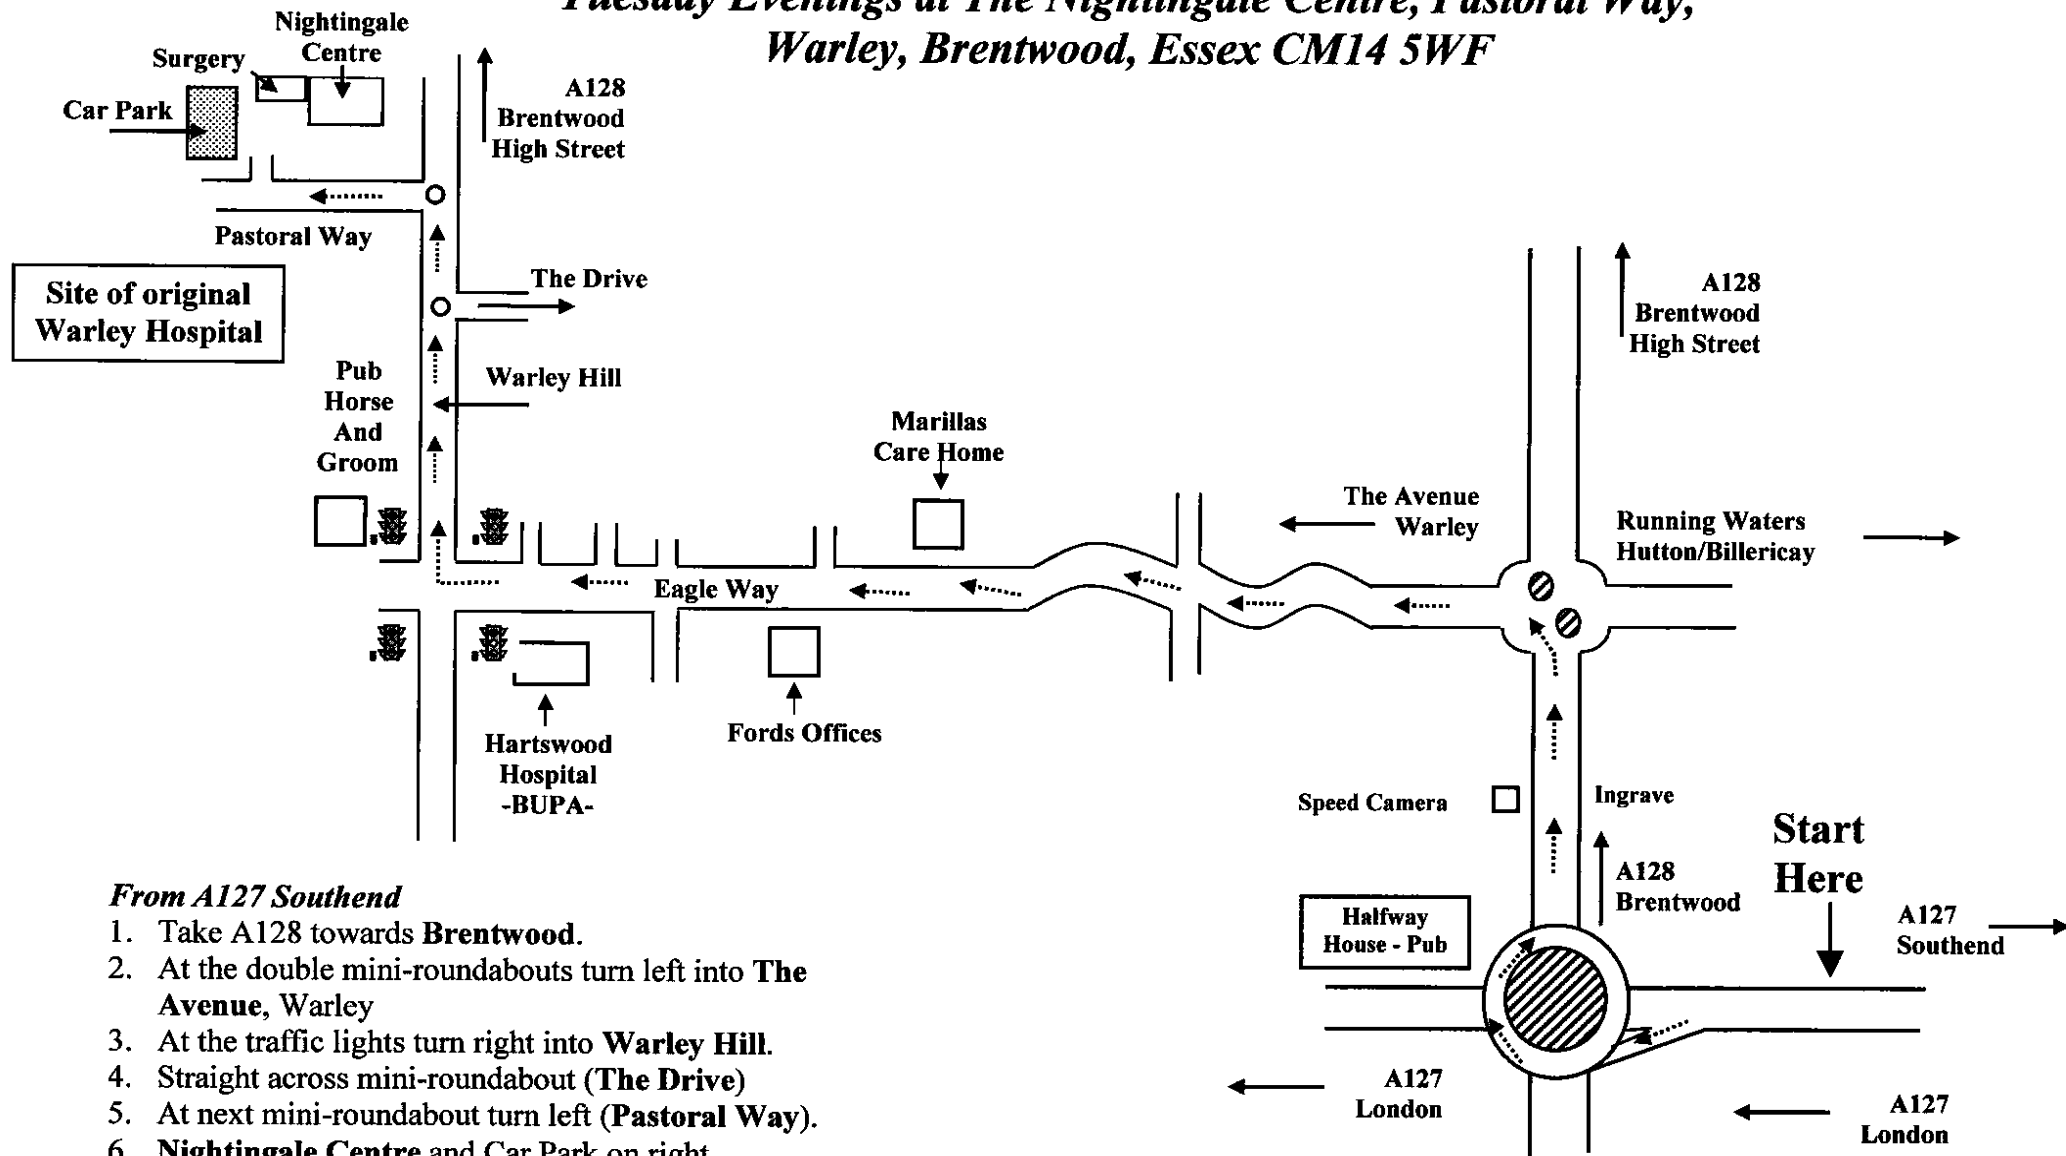

MAP 1

Southend to Warley

Jenny's Jems Dance Classes *Tuesday Evenings at The Nightingale Centre, Pastoral Way,* *Warley, Brentwood, Essex CM14 5WF*

From A127 Southend

1. Take A128 towards **Brentwood**.
2. At the double mini-roundabouts turn left into **The Avenue, Warley**
3. At the traffic lights turn right into **Warley Hill**.
4. Straight across mini-roundabout (**The Drive**)
5. At next mini-roundabout turn left (**Pastoral Way**).
6. **Nightingale Centre** and **Car Park** on right.