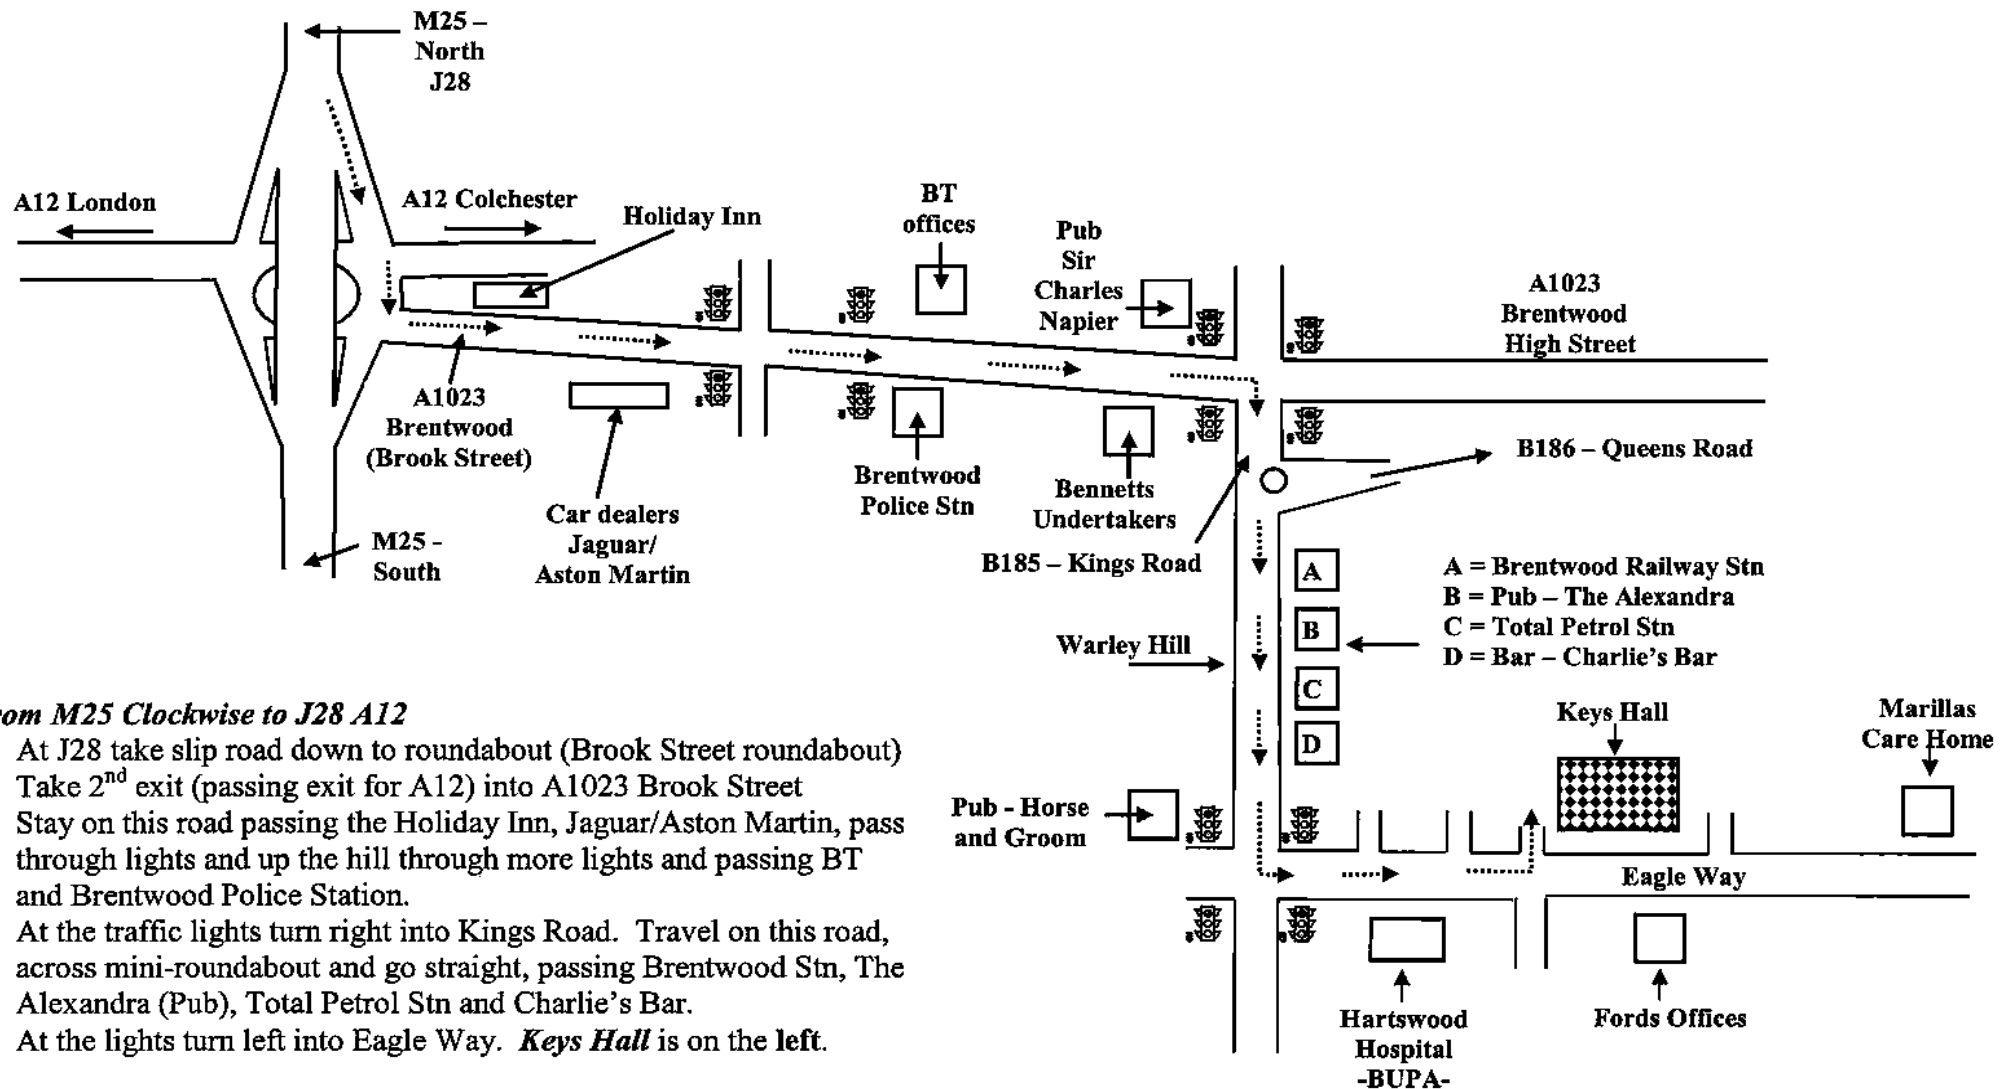

# MAP 3

From North clockwise  
M25 to J28 (A12) take  
A1023 Brentwood

*Richard and Jenny North Present ....First Saturday of Every Month  
Social Dance Evening of Ballroom, Latin and a Hint of Sequence Dance  
Keys Hall, Warley, Brentwood, Essex CM13 3BP*

## From M25 Clockwise to J28 A12

1. At J28 take slip road down to roundabout (Brook Street roundabout)
2. Take 2<sup>nd</sup> exit (passing exit for A12) into A1023 Brook Street
3. Stay on this road passing the Holiday Inn, Jaguar/Aston Martin, pass through lights and up the hill through more lights and passing BT and Brentwood Police Station.
4. At the traffic lights turn right into Kings Road. Travel on this road, across mini-roundabout and go straight, passing Brentwood Stn, The Alexandra (Pub), Total Petrol Stn and Charlie's Bar.
5. At the lights turn left into Eagle Way. **Keys Hall** is on the left.